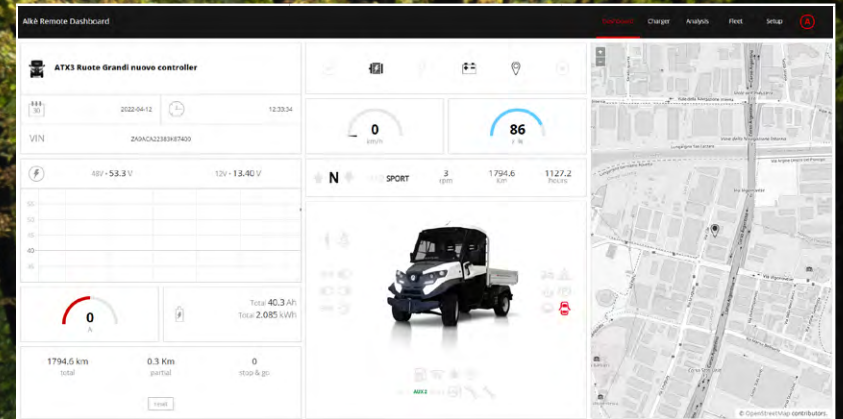

REMOTE DASHBOARD

Easy view of your EV assets

Get an oversight of your fleet with more than 30 real time data.

Track, review and analyse accurately vehicle's operational performance.

MAN ON BOARD

BATTERY STATUS

SPEED

GEAR

ECO SPORT

MODE

TIPPER BODY ACTIVATED