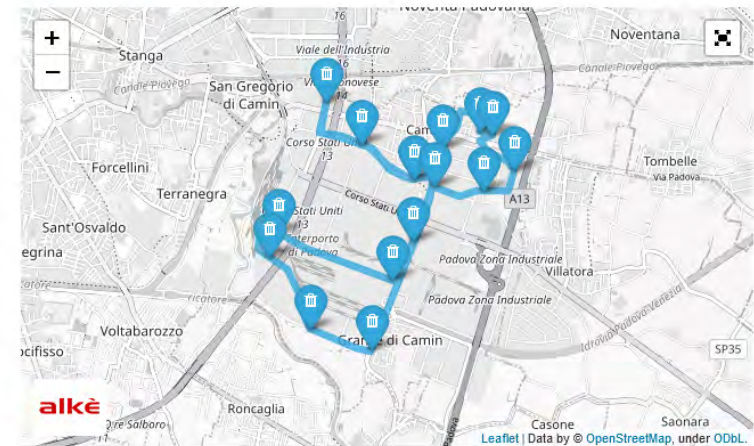

Waste collection

Vehicle VIN ZA9ACA21204K87357

Notes

Date start on 2022-02-16 10:00:00 end on 2022-02-16 11:00:00

Collected bins 15

Distance driven 16.4 [km]

Multi-stop route 32

BDI 21 %

Average speed 19.3 [km/h]

Hours 0:41 [h:m]