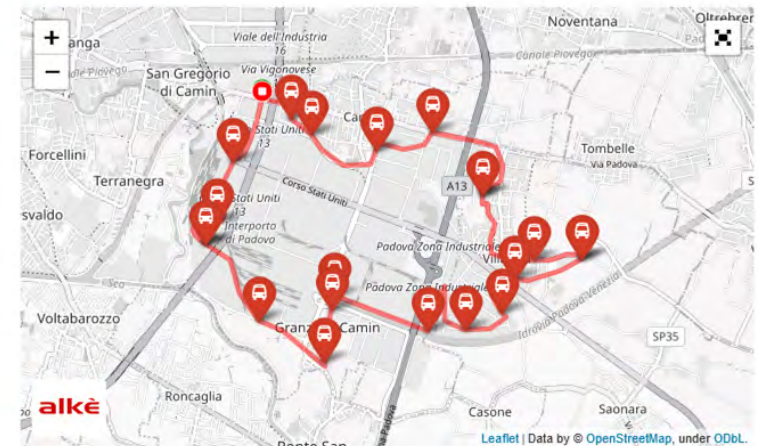

#### Notes

Date      start on 2022-04-11 14:03:04 end on 2022-04-29 18:24:51

Activities      31

Distance driven      23.2 [km]

Multi-stop route      99

BDI      18 %

Average speed      3.8 [km/h]

Hours      436:20 [h:m]

# REPORT : VEHICLE'S MULTI-STOP ROUTE

Retrieve important information  
of what occurs on multi-stop  
route of your utility vehicles.

## Multi-stop route

Vehicle VIN ZA9ACA21204K87357