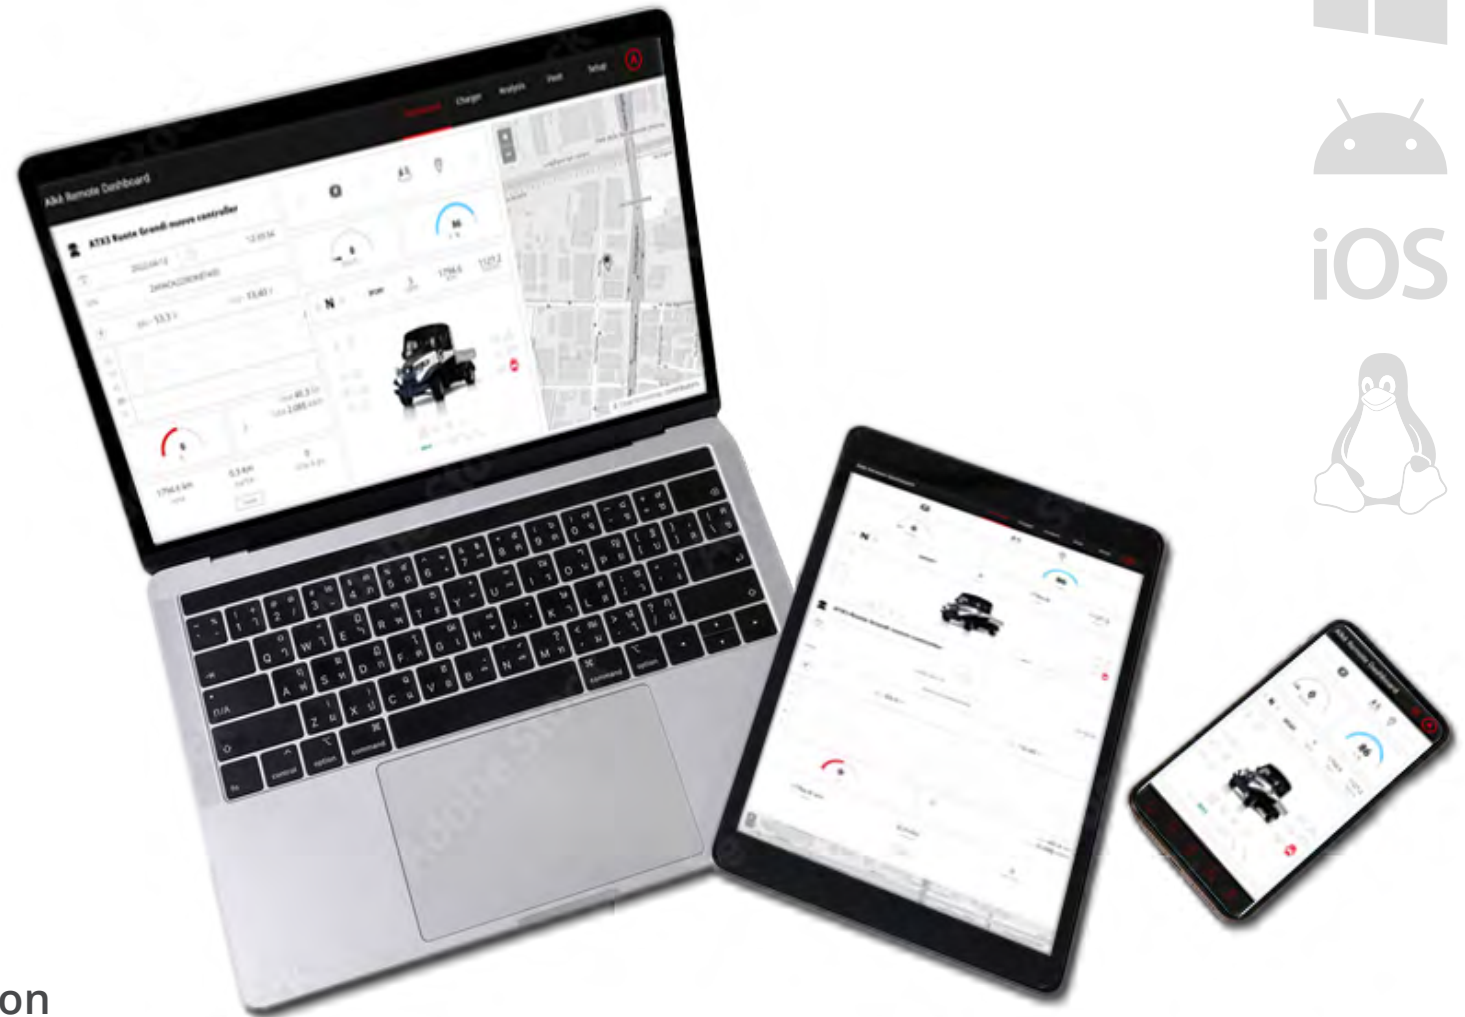

# CLOUD CONNECTED

KEEP TRACK OF  
YOUR VEHICLES

---

A POWERFUL AND  
EASY-TO-USE FLEET  
MANAGEMENT  
PLATFORM  
DEVELOPED FOR  
ALKE' ELECTRIC  
UTILITY VEHICLES.

**GET A 360° FLEET  
OVERVIEW IN  
REAL TIME TO  
EMPOWER YOUR  
DAILY OPERATIONS  
AND DRIVE DOWN  
YOUR COSTS.**

## CROSS PLATFORM

Don't miss  
any record

The cloud can be used on  
multiple devices: computers,  
mobile phones and tablets.

# REMOTE DASHBOARD